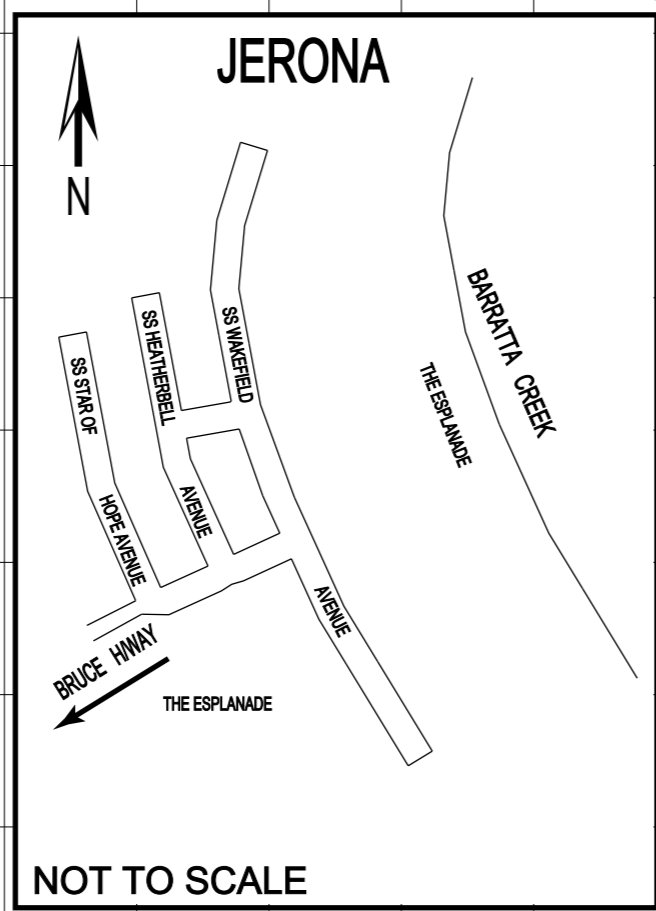

ROADS SHIRE OF BURDEKIN

DISTANCES FROM AYR			
TOWNSVILLE	85km	HOME HILL	9.5km
GIRU	37km	BOWEN	117km
DALBEG	90km	MILLAROO	65km
CLARE	35km	GROPER CK	25km
ALVA BEACH	14km	JERONA	40km
WUNJUNGA	42km	MT KELLY	15km
JARVISFIELD	5km	RITA ISLAND	12km
INKERMAN	23km	BRANDON	6.4km