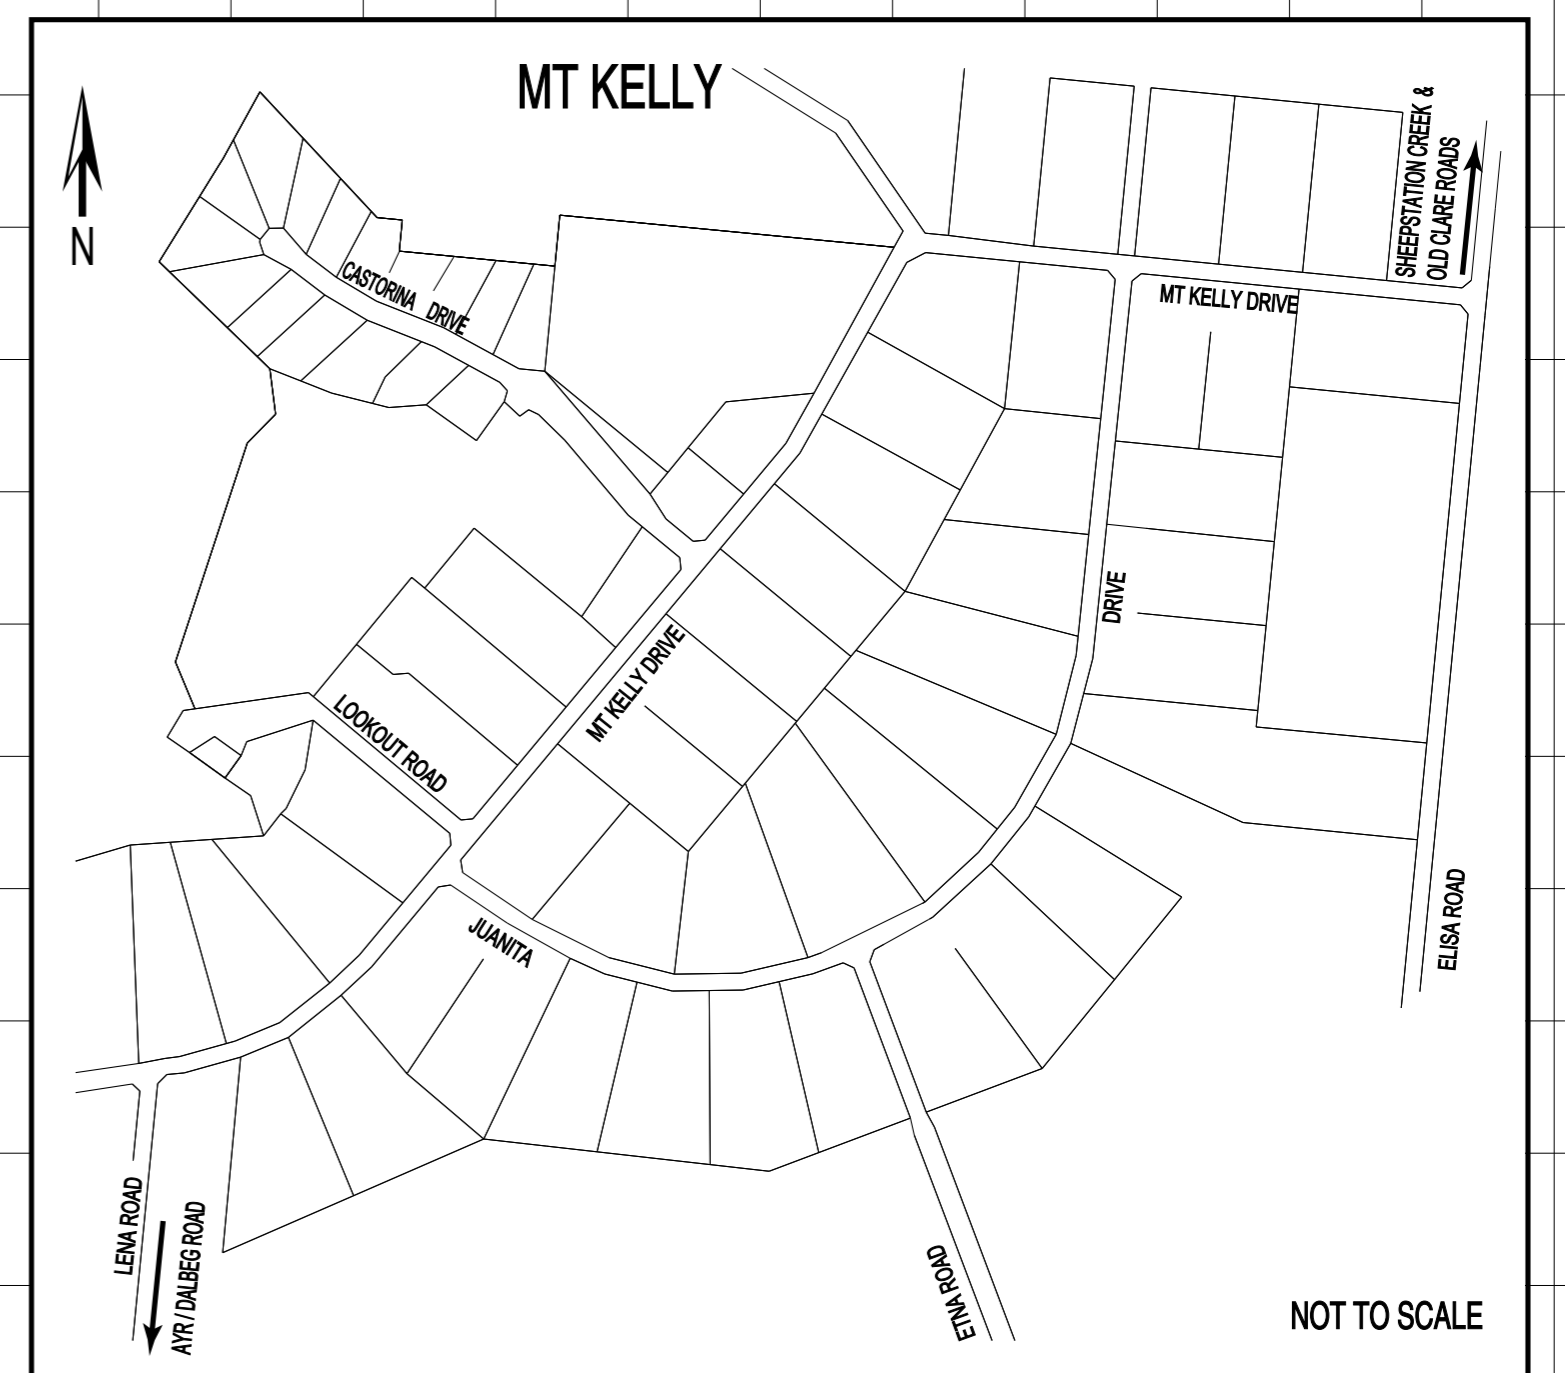

ROADS SHIRE OF BURDEKIN

DISTANCES FROM AYR			
TOWNSVILLE	85km	HOME HILL	9.5km
GIRU	37km	BOWEN	117km
DALBEG	90km	MILLAROO	65km
CLARE	35km	GROPER CK	25km
ALVA BEACH	14km	JERONA	40km
WUNJUNGA	42km	MT KELLY	15km
JARVISFIELD	5km	RITA ISLAND	12km
INKERMAN	23km	BRANDON	6.4km