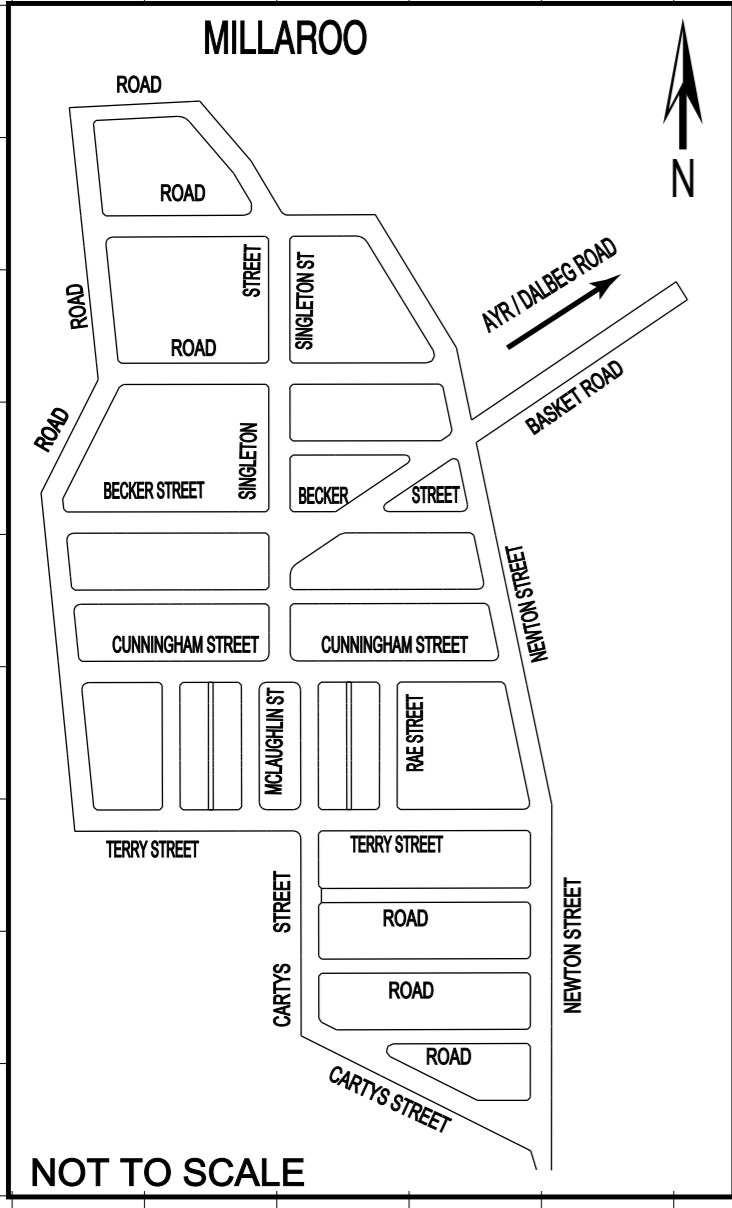

ROADS SHIRE OF BURDEKIN

DISTANCES FROM AYR			
TOWNSVILLE	85km	HOME HILL	9.5km
GIRU	37km	BOWEN	117km
DALBEG	90km	MILLAROO	65km
CLARE	35km	GROPER CK	25km
ALVA BEACH	14km	JERONA	40km
WUNJUNGA	42km	MT KELLY	15km
JARVISFIELD	5km	RITA ISLAND	12km
INKERMAN	23km	BRANDON	6.4km