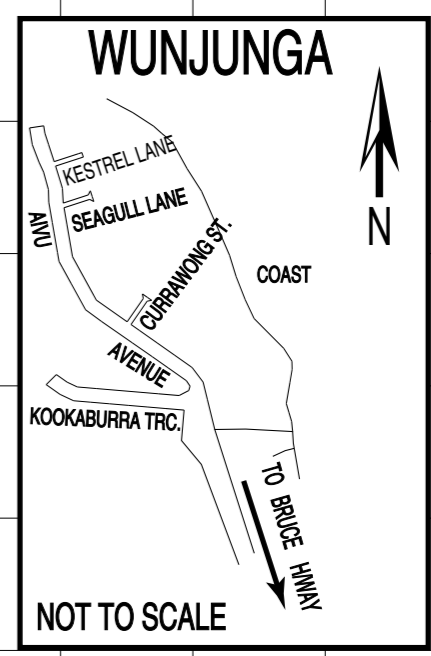

ROADS SHIRE OF BURDEKIN

DISTANCES FROM AYR			
TOWNSVILLE	85km	HOME HILL	9.5km
GIRU	37km	BOWEN	117km
DALBEG	90km	MILLAROO	65km
CLARE	35km	GROPER CK	25km
ALVA BEACH	14km	JERONA	40km
WUNJUNGA	42km	MT KELLY	15km
JARVISFIELD	5km	RITA ISLAND	12km
INKERMAN	23km	BRANDON	6.4km