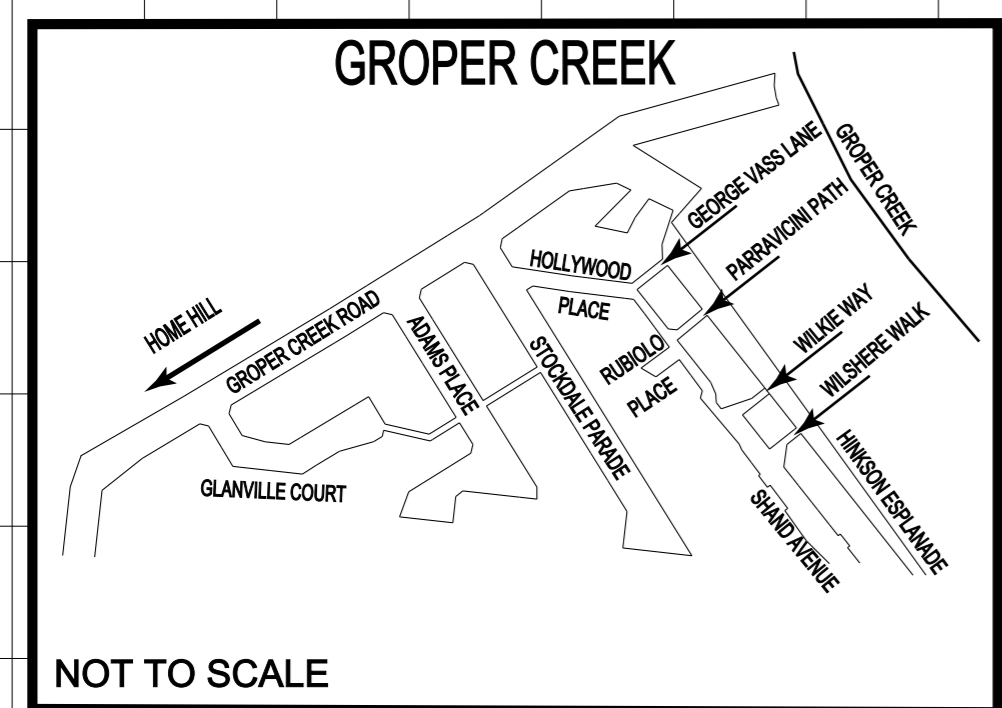

ROADS SHIRE OF BURDEKIN

DISTANCES FROM AYR			
TOWNSVILLE	85km	HOME HILL	9.5km
GIRU	37km	BOWEN	117km
DALBEG	90km	MILLAROO	65km
CLARE	35km	GROPER CK	25km
ALVA BEACH	14km	JERONA	40km
WUNJUNGA	42km	MT KELLY	15km
JARVISFIELD	5km	RITA ISLAND	12km
INKERMAN	23km	BRANDON	6.4km