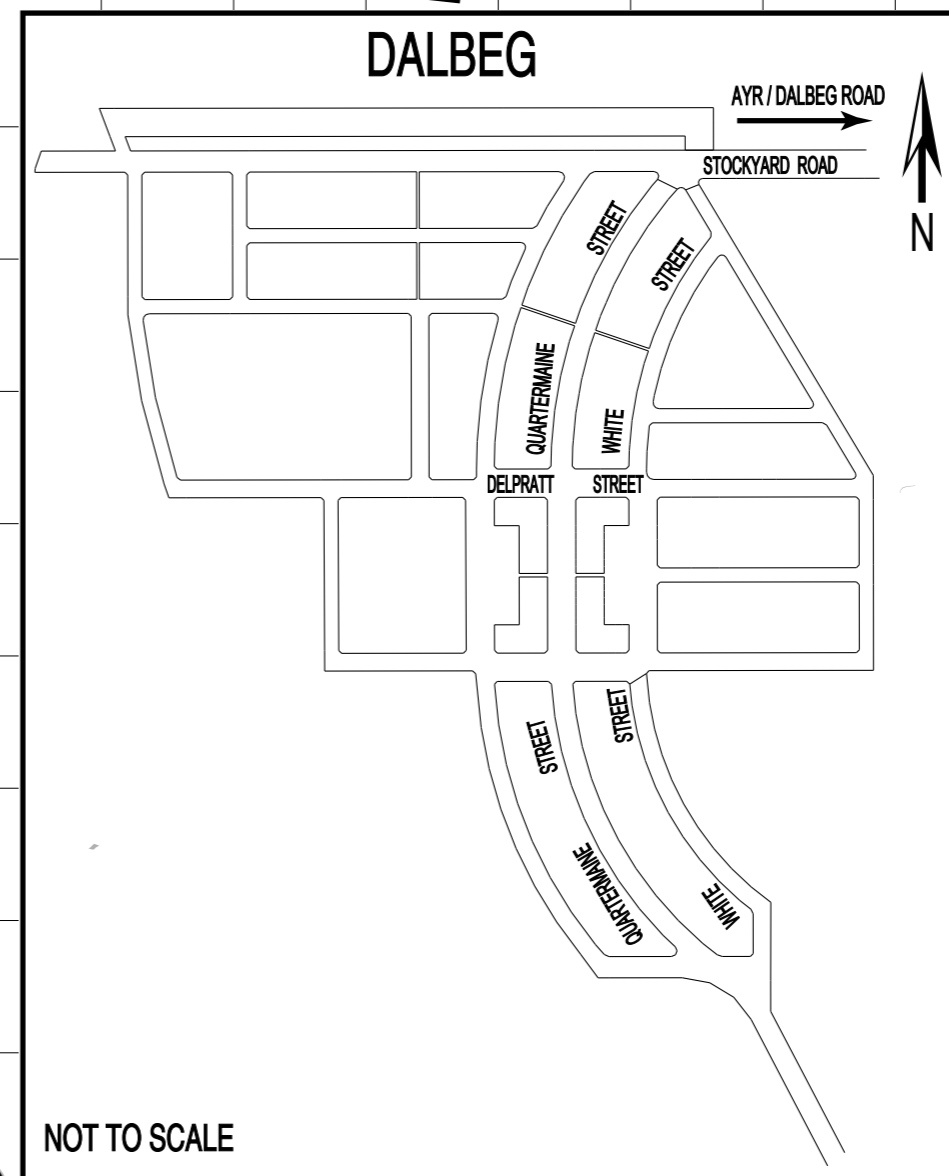

ROADS SHIRE OF BURDEKIN

DISTANCES FROM AYR			
TOWNSVILLE	85km	HOME HILL	9.5km
GIRU	37km	BOWEN	117km
DALBEG	90km	MILLAROO	65km
CLARE	35km	GROPER CK	25km
ALVA BEACH	14km	JERONA	40km
WUNJUNGA	42km	MT KELLY	15km
JARVISFIELD	5km	RITA ISLAND	12km
INKERMAN	23km	BRANDON	6.4km