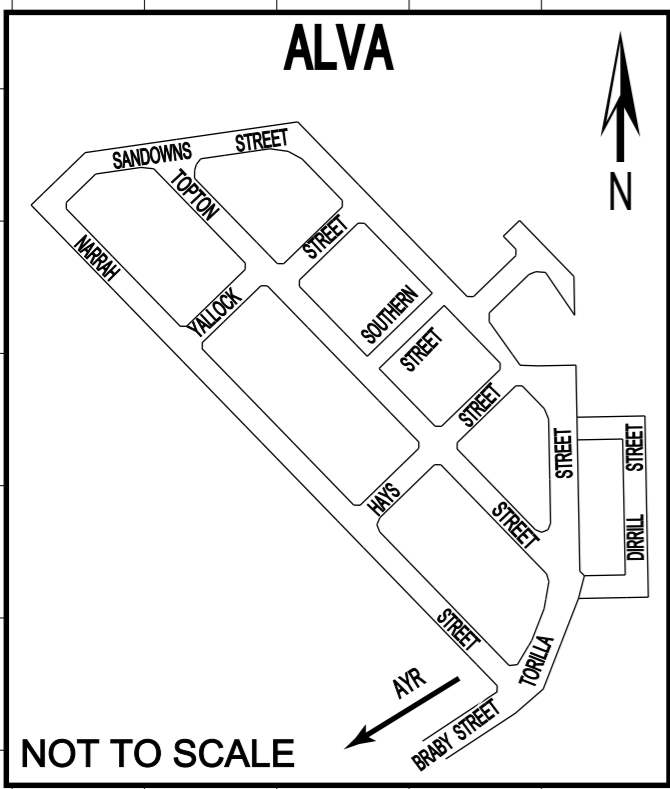

ROADS SHIRE OF BURDEKIN

DISTANCES FROM AYR			
TOWNSVILLE	85km	HOME HILL	9.5km
GIRU	37km	BOWEN	117km
DALBEG	90km	MILLAROO	65km
CLARE	35km	GROPER CK	25km
ALVA BEACH	14km	JERONA	40km
WUNJUNGA	42km	MT KELLY	15km
JARVISFIELD	5km	RITA ISLAND	12km
INKERMAN	23km	BRANDON	6.4km